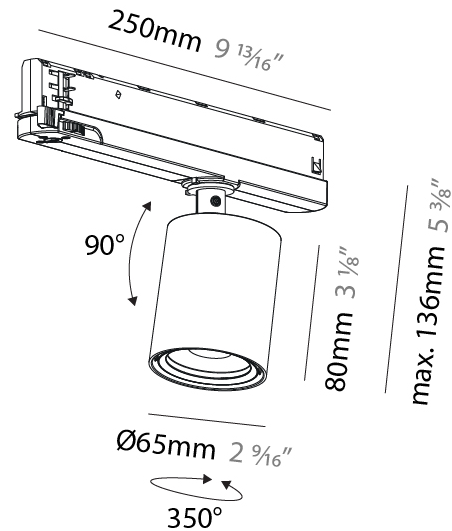

GENERAL

Series: Centriq
Subseries: Centriq In
Brand: Prolight
Division: Architectural
Mounting Type: Track
Mounting Location: Ceiling
Subcategory: Spots

PHYSICAL

Shape: Cylinder
Diameter (mm): 65
Diameter (in): 2 9/16
Length (mm): 250
Length (in): 9 13/16
Height (mm): 136
Height (in): 5 3/8
Light Distribution: Adjustable / Direct
Weight (kg): 0.6
Fixture Finish: SSR / BKV / CWI / CRY / HAB / LAG / UFT / ITA / RUA / RUR / MIC / FTG / MYG / TWT / LOD / PUS / FRO / FUP / KIA / POP / BLS / SPG / MEY / GOH / GUM / CHC / COM / ABZ / JAG / OBR / MOS / ROR
Holder Finish: WHI / BLK
Accent Finish: SSR / BKV / CWI / CRY / HAB / LAG / UFT / ITA / RUA / RUR / MIC / FTG / MYG / TWT / LOD / PUS / FRO / FUP / KIA / POP / BLS / SPG / MEY / GOH / GUM / CHC / COM / ABZ / JAG
Fixture Material: Aluminum

ELECTRICAL

Lamp Type: LED (Zhaga Standard)
Input Wattage (W): 23
Total Output Wattage (W): 20.9
Dimming: Non-Dimmable / 0-10V Dimming
Driver Included: Yes
Driver Location: Integrated
Driver Type: Constant Current - 120Vac
Driver Class: Class 2
Input Voltage (V): 120

LED

Number of LEDs: 1
Color Temperature (°K): 2700 / 3000 / 3500 / 4000
Max. Delivered Lumen (lm): 1975 / 2056 / 2145 / 2245
Nominal Lumen (lm): 2429 / 2529 / 2638 / 2761
CRI: >90 CRI
Lamp Life (hrs): 50000

OPTICAL

Reflector: 24 / 36 / 52
Adjustability: Rotational 360°; Tilt 90°

RATINGS AND CERTIFICATIONS

Certified By: Certified for North American Standards
IP rating: IP20